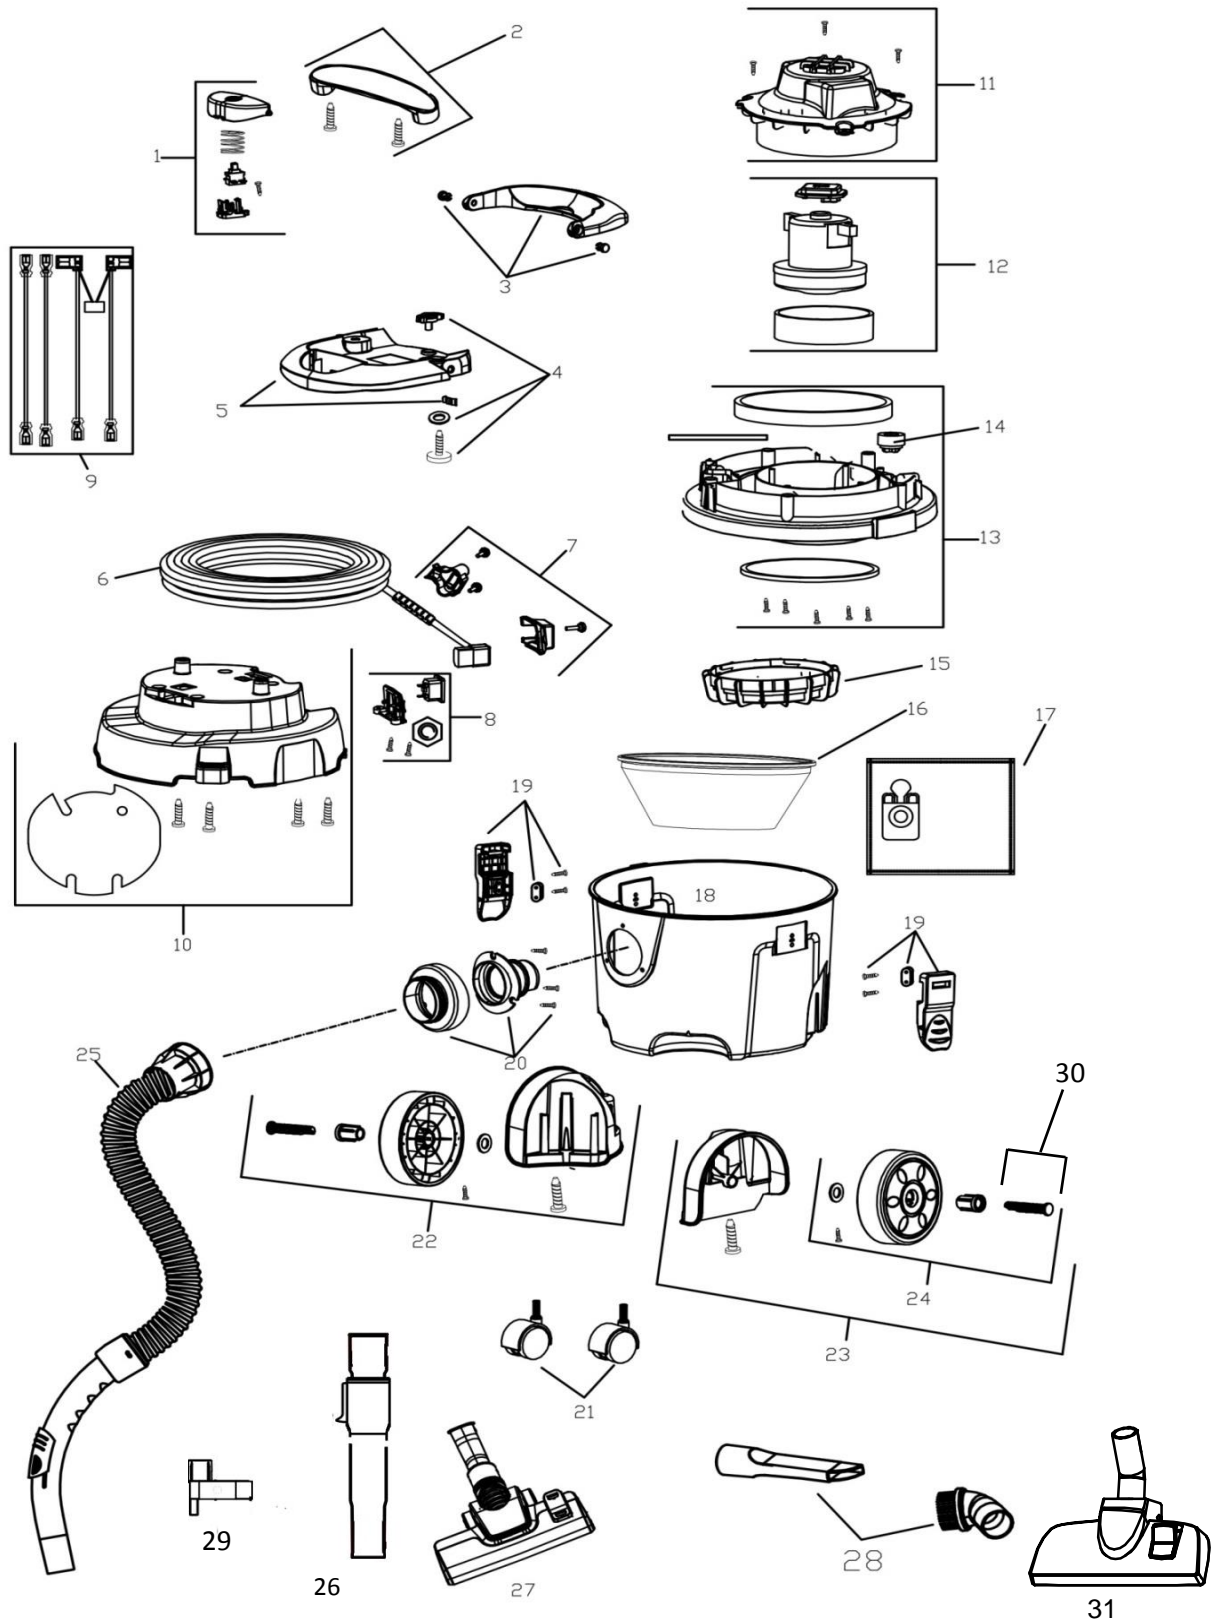

Tacony CFC		VTVe (Valet Tub Vac eco) Parts List	
Machine Number:	VTVe		
Series:	A		
Date:	07-Dec-18		
Reference Drawing:	09-1152-0000		
Reference Drawing Issue:	A		
Modified By:	J WYLES		
Service Parts List Issue:	5	ECN #	
Description of Change:	Include item 30 and item 31		-

Ref. No.	Part No.	Part Description	Qty
1	87-0001-0000	Switch Button Kit	1
2	87-0002-0000	Handle Kit (includes 2-ST3.9x16 Screws)	1
3	87-0003-0000	Cord Handle Kit	1
4	87-0004-0000	Lock Lever Kit, Cord Handle	1
5	87-0005-0000	Top Cover Kit	1
6	87-0006-0000	Power Cord UK 12m 2Core Teal	1
6	87-0007-0000	Power Cord Euro	1
6	87-0008-0000	Power Cord Australia	1
7	87-0009-0000	Cord Restraint Kit (Includes 2-ST2.9x14 screws, 1-M4x16 screw)	1
8	87-0010-0000	Cord Receptical Kit (Includes 2-ST3.9x14 Screws)	1
9	87-0011-0000	Wire Kit, 230V	1
10	87-0012-0000	Body Kit, Upper, (Includes 4-ST3.9x16 Screws)	1
11	87-0013-0000	Upper Motor Housing Kit (Includes 3-ST3.9x16 Screws)	1
12	87-0014-0000	Motor Kit, 230V	1
13	87-0015-0000	Lower Motor Housing Kit (Includes 5-ST3.9x16 Screws)	1
14	87-0016-0000	Relief Valve Assembly	1
15	87-0017-0000	Motor Air-intake Filter, HEPA 13	1
16	87-0018-0000	Secondary Filter	1
17	05-4739-0000	Fleece Vacuum Bag, Pack of 12 bags	1
18	87-0019-0000	Tub	1
19	87-0020-0000	Latch Kit, set of 2 (Includes 4-ST3.9x16 Screws)	2
20	87-0021-0000	Hose Connection Kit	1
21	87-0022-0000	Caster Kit (set of 2)	2
22	87-0023-0000	Left Wheel Assembly	1
23	87-0024-0000	Right Wheel Assembly	1
24	87-0025-0000	Wheel Kit (set of 2)	2
25	87-0026-0000	Vacuum Hose Assembly	1
26	87-0027-0000	Tube, Telescopic Length: 576-956mm	1
27	HB15C	ECO Floor Tool	1
28	87-0029-0000	Tool Kit, Dusting Brush, Crevice Tool	1
29	87-0028-0000	Wand Clip	1
30	87-0042-0000	Wheel Axle, Set of 2	1
31	FB45	Floor Tool 32mm	1

Tacony CFC

VTve (Valet Tub Vac eco) Parts List

Part Number:

VTve

Date: 07-Dec-18

Sheet no.

Drawing Number: 09-1152-0000

1 / 1