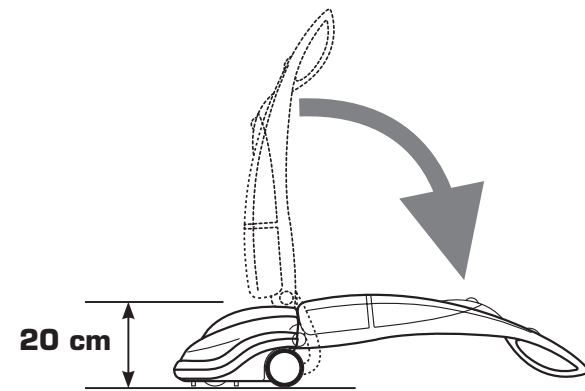

LAVOR

SIMPLY STRONGER

Detergent solution tank, always wash with clean water

Integrated cable reel

Cylindrical brush and double squeegee for drying both forward and reverse

Standard equipment

Floor base

Cylindrical brush

Squeegee

Detergents

MADE IN
ITALY

Sprinter
Floor scrubbing driers

Cod. 8.501.0501 | EAN 8013298120000

800W-200W	1015 m ² /h	1428 mm H ₂ O	290 mm
-----------	------------------------	--------------------------	--------