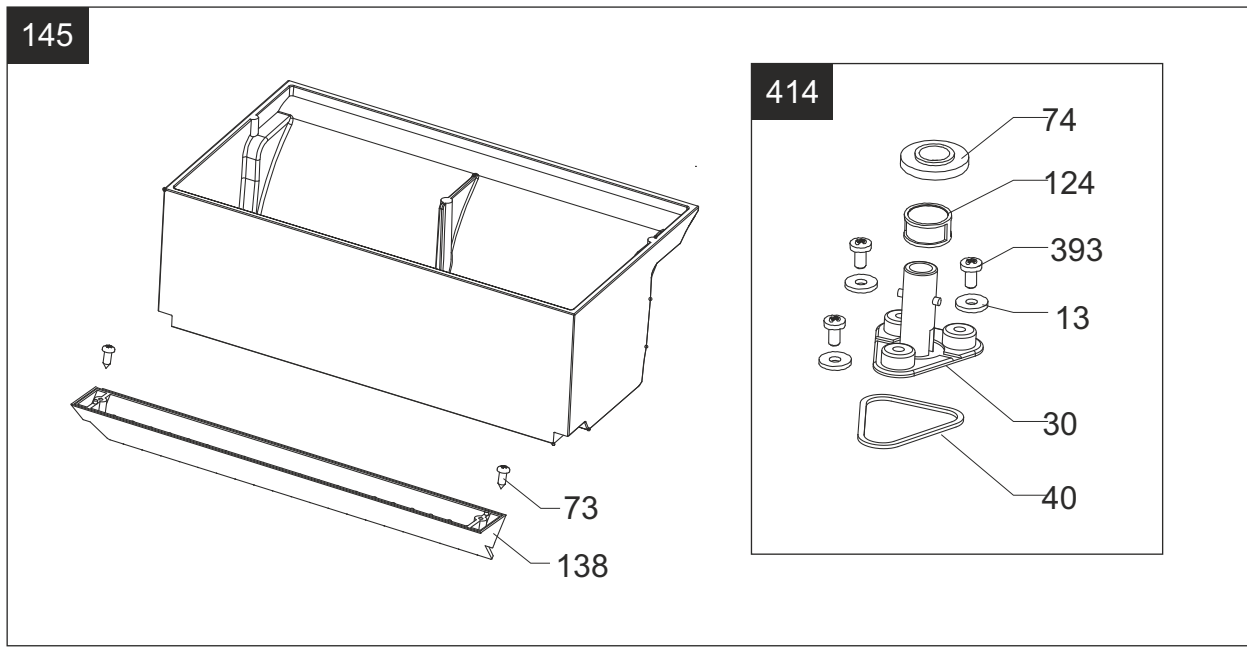

Tank Housing-MW240

SL.NO	PART NO	DESCRIPTION	SIZE	QTY
13	90-0007-0000	WASHER	4.2X12X1.6	3
30	90-0016-0000	VALVE BODY		1
40	90-0023-0000	GASKET		1
73	90-0183-0000	SELF TAPPING SCREW		2
74	90-0047-0000	SPACER		1
122b	90-0055-0000	LID PAD		4
124	90-0076-0000	FILTER		1
138	90-0091-0000	CHANNEL-TANK		1
145	90-0106-0000	TANK ASSY COMPLETE - FW240		1
148	90-0108-0000	LID ASSY-FRESH WATER		1
149	90-0109-0000	LID ASSY-DIRTY WATER		1
151	90-0237-0000	DIRTY WATER TANK		1
393	90-0653-0000	CR PAN HEAD SCREW SS304	M4X10	3
414	05-3704-0000	VALVE KIT - 24N/34N		1