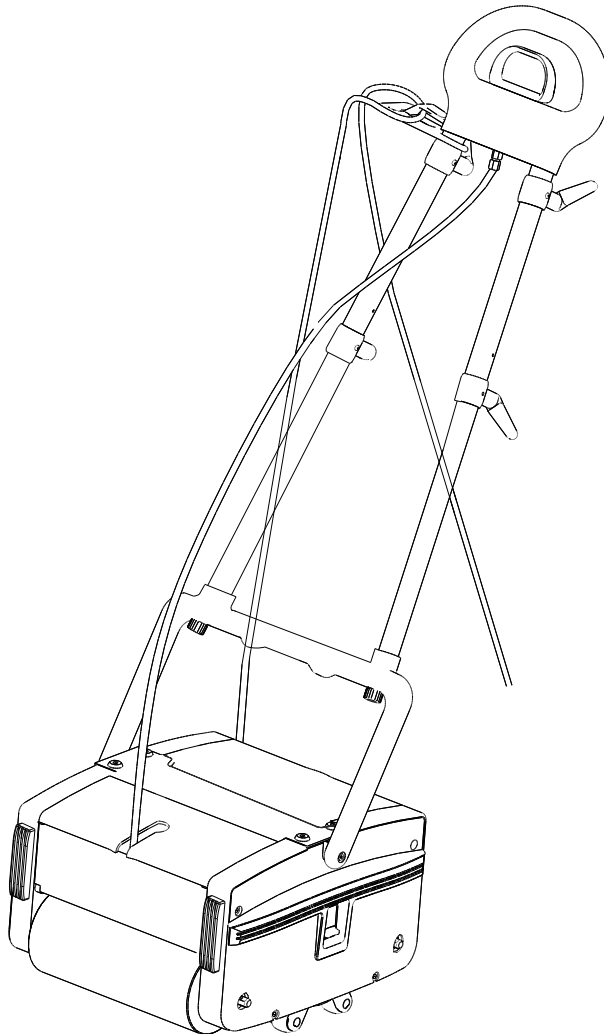

Spare Parts List

MW240
Series C

03-8276-0000
Issue : 4

Housing-Drive Side - MW 240

NOTE: Item no 9 is not included in assy 260.

SL.NO	PART NO	DESCRIPTION	SIZE	QTY
1	90-0258-0000	CSK SCREW	M4X10	4
2	90-0001-0000	CRPH SCREW	M3X6	6
7	90-0143-0000	CSK SCREW	M6X14	2
9	90-0293-0000	ALLEN SCREW	M6X10	2
10	90-0144-0000	ALLEN SCREW	M6X16	7
11	90-0005-0000	ALLEN SCREW	M6X20	2
19	02-3847-0000	BEARING	6003 2RS	8
20	90-0598-0000	BUSH SHAFT MOTOR		1
24	90-0011-0000	BELT	500 5 M	1
25	90-0012-0000	BELT	425 5 M	1
28	90-0152-0000	WASHER		2
32	90-0154-0000	BUMPER FRONT		1
34	90-0156-0000	BUMPER COVER		1
39	90-0154-0000	STUB AXLE		1
42	90-0024-0000	BRUSH SLIDER		1
43	90-0025-0000	SLIDER HOUSING		1
46	90-0027-0000	SEAL		2
59	90-0035-0000	PIN		1
62	90-0176-0000	O' RING		1
63	90-0040-0000	SHIELD		1
77	90-0020-0000	CAP		2
92	90-0267-0000	SHIELD		2
93	90-0294-0000	ROLLER		1
111	90-0061-0000	BRUSH SPROCKET		2
114	90-0063-0000	GEAR SPROCKET		2
115	90-0065-0000	IDLER ASSY		1
115a	90-0169-0000	SPROCKET		1
115b	90-0161-0000	HUB		2
116	90-0197-0000	IDLER ASSY		1
116a	90-0166-0000	SLEEVE		1
260	90-0499-0000	DRUM PINION ASSY		1
311	90-0651-0000	HOUSING ASSY - GEAR SUPPORT		1
395	90-0650-0000	GEAR - LH & RH NEW - KIT		1
V7	90-0330-0000	DRIVE HOUSING		1
V8	90-0126-0000	COVER		1