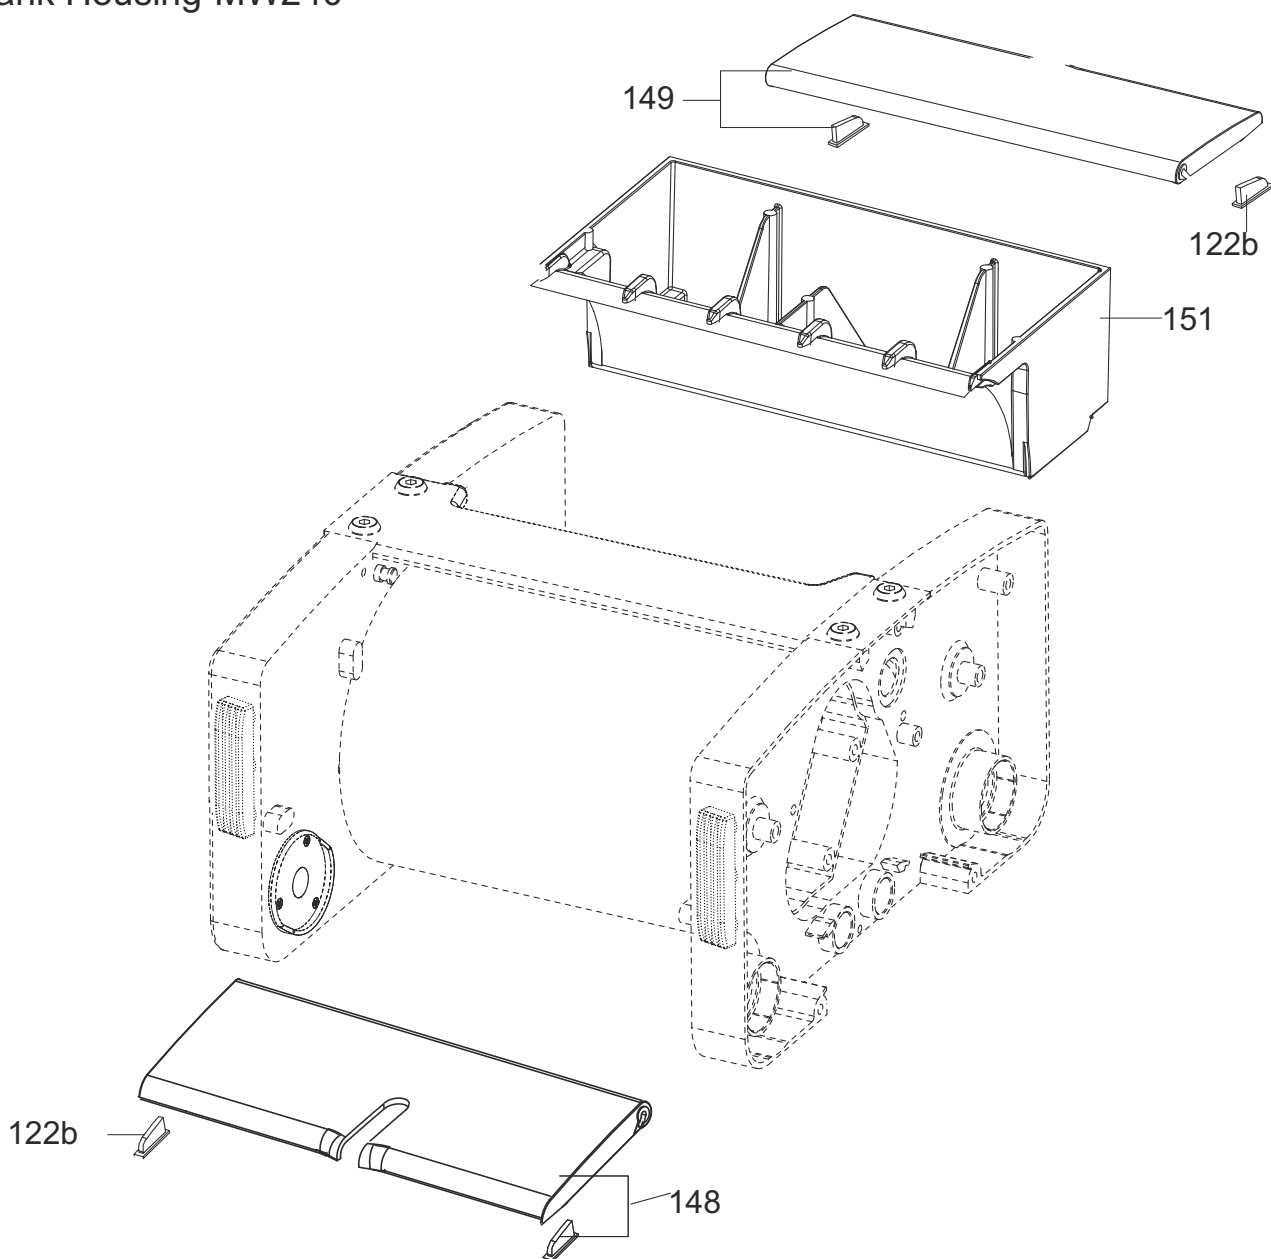

Tank Housing-MW240

SL.NO	PART NO	DESCRIPTION	SIZE	QTY
13	90-0007-0000	WASHER	4.2X12X1.6	3
30	90-0016-0000	VALVE BODY		1
40	90-0023-0000	GASKET		1
73	90-0183-0000	SELF TAPPING SCREW		2
74	90-0047-0000	SPACER		1
122b	90-0055-0000	LID PAD		4
124	90-0076-0000	FILTER		1
138	90-0091-0000	CHANNEL-TANK		1
145	90-0106-0000	TANK ASSY COMPLETE - FW240		1
148	90-0108-0000	LID ASSY-FRESH WATER		1
149	90-0109-0000	LID ASSY-DIRTY WATER		1
151	90-0237-0000	DIRTY WATER TANK		1
393	90-0653-0000	CR PAN HEAD SCREW SS304	M4X10	3
414	05-3704-0000	VALVE KIT - 24N/34N		1