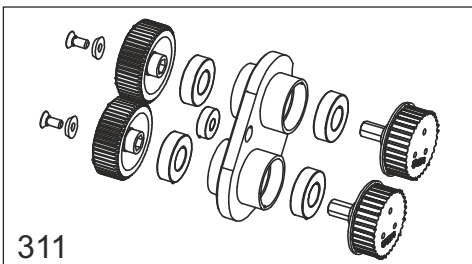

Spare Parts List

MW240
Series C

03-8276-0000
Issue : 4

Housing-Drive Side - MW 240

NOTE: Item no 9 is not included in assy 260.

SL.NO	PART NO	DESCRIPTION	SIZE	QTY
1	90-0258-0000	CSK SCREW	M4X10	4
2	90-0001-0000	CRPH SCREW	M3X6	6
7	90-0143-0000	CSK SCREW	M6X14	2
9	90-0293-0000	ALLEN SCREW	M6X10	2
10	90-0144-0000	ALLEN SCREW	M6X16	7
11	90-0005-0000	ALLEN SCREW	M6X20	2
19	02-3847-0000	BEARING	6003 2RS	8
20	90-0598-0000	BUSH SHAFT MOTOR		1
24	90-0011-0000	BELT	500 5 M	1
25	90-0012-0000	BELT	425 5 M	1
28	90-0152-0000	WASHER		2
32	90-0154-0000	BUMPER FRONT		1
34	90-0156-0000	BUMPER COVER		1
39	90-0154-0000	STUB AXLE		1
42	90-0024-0000	BRUSH SLIDER		1
43	90-0025-0000	SLIDER HOUSING		1
46	90-0027-0000	SEAL		2
59	90-0035-0000	PIN		1
62	90-0176-0000	O' RING		1
63	90-0040-0000	SHIELD		1
77	90-0020-0000	CAP		2
92	90-0267-0000	SHIELD		2
93	90-0294-0000	ROLLER		1
111	90-0061-0000	BRUSH SPROCKET		2
114	90-0063-0000	GEAR SPROCKET		2
115	90-0065-0000	IDLER ASSY		1
115a	90-0169-0000	SPROCKET		1
115b	90-0161-0000	HUB		2
116	90-0197-0000	IDLER ASSY		1
116a	90-0166-0000	SLEEVE		1
260	90-0499-0000	DRUM PINION ASSY		1
311	90-0651-0000	HOUSING ASSY - GEAR SUPPORT		1
395	90-0650-0000	GEAR - LH & RH NEW - KIT		1
V7	90-0330-0000	DRIVE HOUSING		1
V8	90-0126-0000	COVER		1