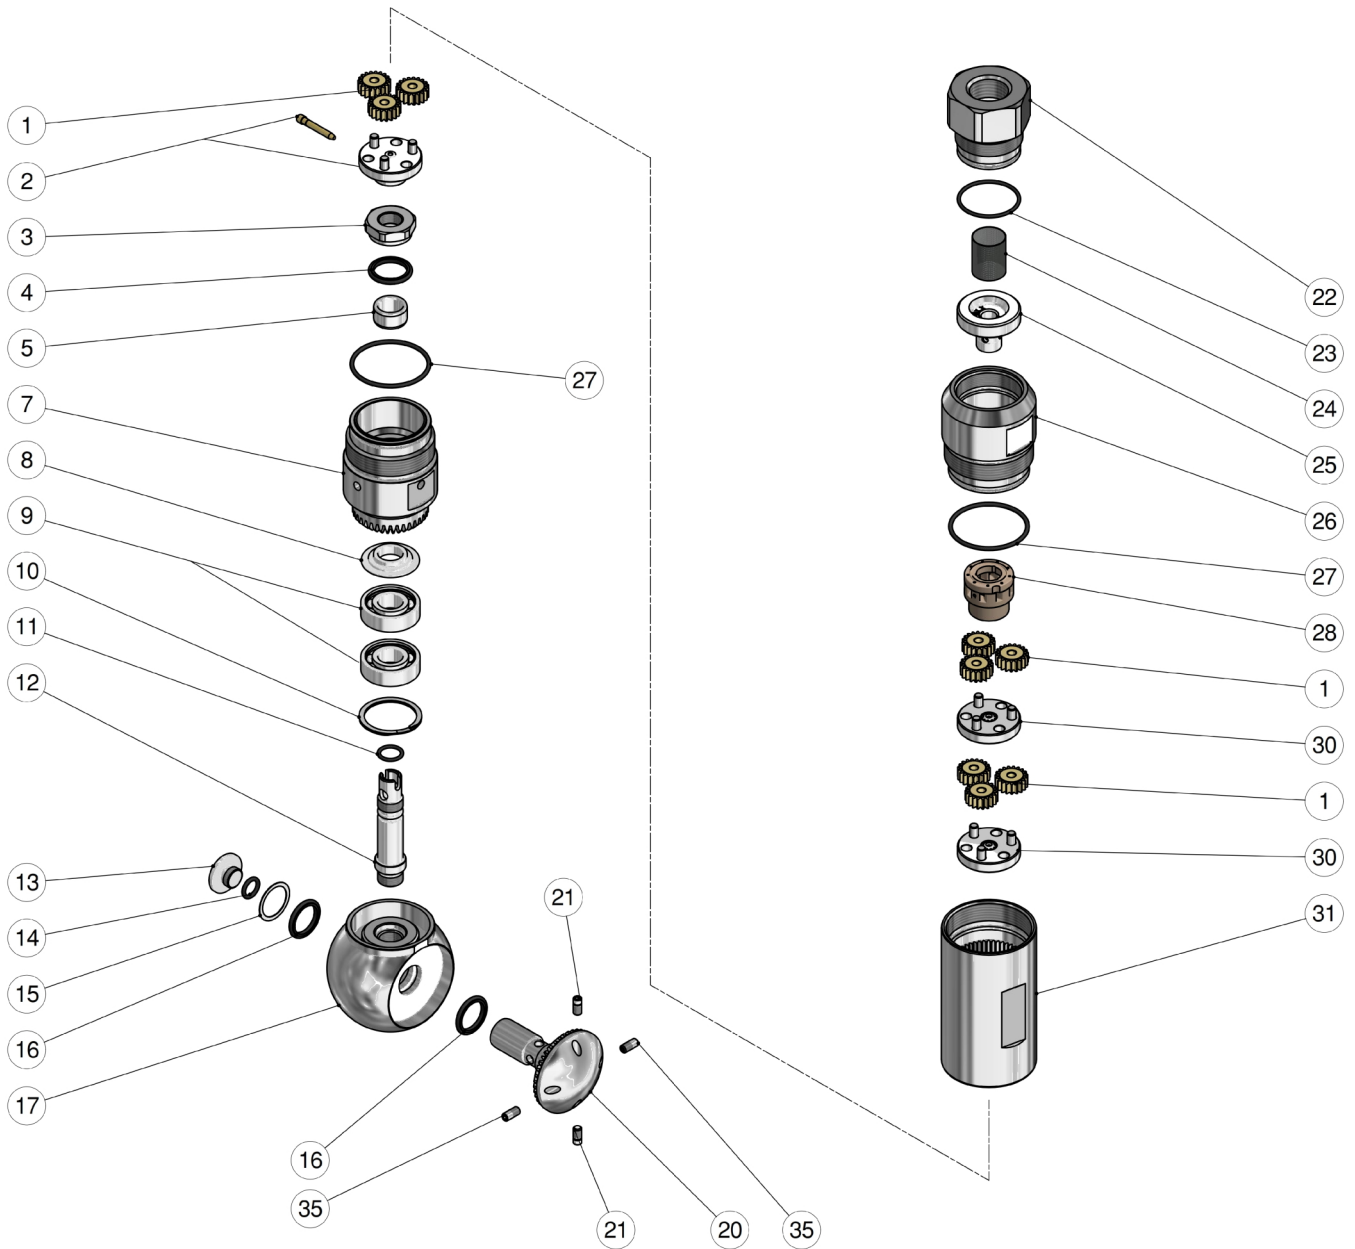

		K1	K2	K3	K4	
1	80.0610.38R Planetary gear, z.19 brz	9	•			3
2	80.0617.21R Planetary gear holder+3 pins, Sst.+1 pin	1				1
3	80.0504.51R Ring nut, M12x1 Sst.	1				3
4	10.2035.16R Seal, 16x21x2,1 mm+Or.iVit.	1	•			5
5	80.0509.51R Seal holding bushing, Sst.	1	•			3
7	80.0619.51R Fixed rest, Sst.	1				1
8	80.0550.51R Sst. spacer ring, 12,3x27,5 mm	1	•			5
9	11.4412.28R Ball-bearing, 12x28x8 mm - 2RS1 Sst.	2	•			3
10	10.1011.05R Snap ring, l 28 Sst.	1	•			10
11	10.3019.10R O-ring, 1,5x9,5 mm Vi 70	1	•			10
12	80.0618.51R Propeller shaft, Sst.	1				1
13	80.0623.51R M10 pin , Sst.	1				1
14	10.3055.10R O-ring, 1,78x7,66 mm Vi 70	1	•			10
15	80.0625.56R Shim ring, 20x16x0,3 mm sst **	1	•			10
16	10.2035.00R Stem seal, 15x20x2 mm +O-ring	2	•			4
17	80.0620.51R Spherical sst. frame	1				1
20	80.0624.21R Sst spherical nozzle holder, 4x M4	1				1

		K1	K2	K3	K4	
21	80.0890.60R Set screw, DIN913 M4 mm Sst.Ai316	2				4
22	80.0601.51R Inlet coupl., 1/2Bsp F Sst.	1				1
23	10.3028.10R O-ring, 1,5x27 mm Vi 70	1	•			10
24	28.0111.53R Sst strainer	1				5
25	80.0628.51R Pin injector, 2x1,4 mm Sst. (1)	1				1
25	80.0602.51R Pin injector, 2x1,9 mm Sst. (2)	1				1
25	80.0629.51R Pin injector, 2x2,0 mm Sst. (3)	1				1
25	80.0605.51R Pin injector, 3x2,5 mm Sst. (4)	1				1
25	80.0606.51R Pin injector, 4x2,6 mm Sst. (5)	1				1
26	80.0612.51R Sst. inlet flange	1				1
27	10.3079.20R O.ring 1,78 x 34,65 mm Vit.	2	•			10
28	80.0609.21R Turbine + planetary shaft, complete	1				1
30	80.0615.21R Plan. gear holder+3 pins+gear, Sst.	2				1
31	80.0611.51R Ring gear z.50, 3-stage cleaner, sst.	1				1
32	80.0545.31R Fuse plug, D.3mm **	1				10
34	14.6550.00R Teflon grease ?30g.>no Epdm **	1				2

K1	25.3307.24	Spare parts (seals)kit A 30 R-6x1 pcs	1
K2	25.3309.24	Repair. parts kit- A 30 R 6x1 pcs	1

(1) 25.3300.12 (2) 25.3300.15 (3) 25.3300.18 (4) 25.3300.25 (5) 25.3300.33