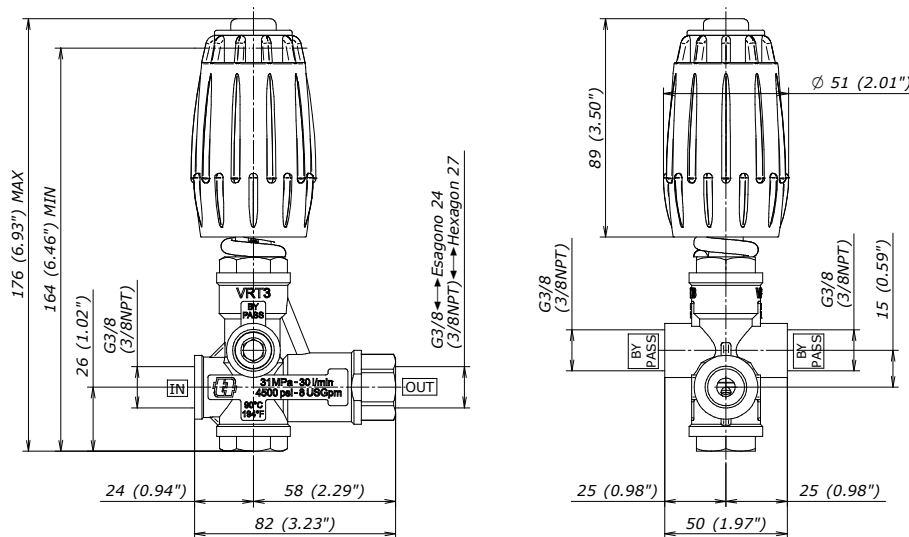

MISURE D'INGOMBRO – OVERALL DIMENSIONS

IMPORTANTE - IMPORTANT

1. Valvola regolatrice di pressione per applicazioni su motopompe azionate da motori endotermici.
 2. Anche per applicazioni con motori elettrici di cui ne facilita l'avviamento.
 3. **E' obbligatorio montare la valvola in posizione verticale.**
1. *Pressure regulating valve to be mounted to High Pressure Washers equipped with gas engine.*
 2. *It is also possible to be mounted to High Pressure Washers equipped with electric motor.*
 3. **The pressure regulating valve must be mounted in vertical position.**

PORTATA MASSIMA
 MAX FLOW RATE

30 l/min
 8 USGpm

TEMPERATURA MASSIMA
 RATED TEMPERATURE

90°C
 194°F

CODICE (CODE)	COLORE MOLLA (SPRING COLOR)	PRESSIONE NOMINALE (RATED PRESSURE)	PRESSIONE AMMISSIBILE (PERMISSIBLE PRESSURE)	ENTRATA/USCITA /BY PASS (INLET/OUTLET /BY PASS)	ATT. MANOM. (STEM GAUGE)	MANOPOLA (KNOB)	PESO (WEIGHT)
4072000000	Nero/Black	28 MPa – 4060 psi	31 MPa – 4500 psi	G 3/8 F	No	Si / Yes	795g – 28.04oz
4072000001	Nero/Black	28 MPa – 4060 psi	31 MPa – 4500 psi	G 3/8 F	No	No	760g – 26.81oz
4072000002	Nero/Black	28 MPa – 4060 psi	31 MPa – 4500 psi	3/8 NPT F	No	Si / Yes	815g – 28.75oz
4072000003	Nero/Black	28 MPa – 4060 psi	31 MPa – 4500 psi	3/8 NPT F	No	No	780g – 27.51oz
4072000004	Nero/Black	28 MPa – 4060 psi	31 MPa – 4500 psi	G 3/8 F	Si / Yes	Si / Yes	825g – 29.10oz
4072000005	Nero/Black	28 MPa – 4060 psi	31 MPa – 4500 psi	G 3/8 F	Si / Yes	No	790g – 27.87oz